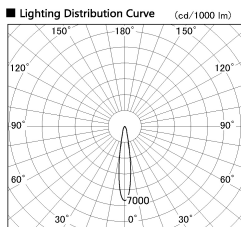

Item no. SD357-2515W9030

Series Name: Cylinder Box (UL Track)
(SD357)

Installation	Track mount
Type	
Fixture wattage	24.3W
Beam angle	17 deg
Color Temp.	3000K
CRI	Ra>90
Luminous	1826 lm
Body	Die-cast aluminum alloy
Body finish	White
Trim finish	N/A
Reflector finish	N/A
IP Rate	IP20
Light source	COB module
Input Voltage	AC220~240V
Dimming Type	Non-Dimmable
Certificate	CE, CCC
Cut Hole	N/A