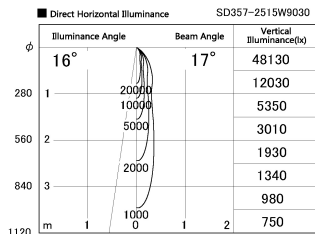

Item no. SD357-2515W9030

Series Name: Cylinder Box (UL Track)
(SD357)

Installation	Track mount
Type	
Fixture wattage	24.3W
Beam angle	17 deg
Color Temp.	3000K
CRI	Ra>90
Luminous	1826 lm
Body	Die-cast aluminum alloy
Body finish	White
Trim finish	N/A
Reflector finish	N/A
IP Rate	IP20
Light source	COB module
Input Voltage	AC220~240V
Dimming Type	Non-Dimmable
Certificate	CE, CCC
Cut Hole	N/A