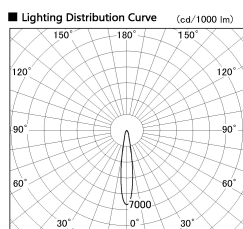

Item no. SD357-2515W9035

Series Name: Cylinder Box (UL Track)
(SD357)

Installation	Track mount
Type	Cylinder Box (UL Track) (SD357)
Fixture wattage	24.3W
Beam angle	17 deg
Color Temp.	3500K
CRI	Ra>90
Luminous	1862 lm
Body	Die-cast aluminum alloy
Body finish	White
Trim finish	N/A
Reflector finish	N/A
IP Rate	IP20
Light source	COB module
Input Voltage	AC220~240V
Dimming Type	Non-Dimmable
Certificate	CE, CCC
Cut Hole	N/A