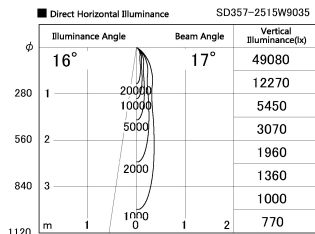

Item no. SD357-2515W9035

Series Name: Cylinder Box (UL Track)  
(SD357)

Installation	Track mount
Type	
Fixture wattage	24.3W
Beam angle	17 deg
Color Temp.	3500K
CRI	Ra>90
Luminous	1862 lm
Body	Die-cast aluminum alloy
Body finish	White
Trim finish	N/A
Reflector finish	N/A
IP Rate	IP20
Light source	COB module
Input Voltage	AC220~240V
Dimming Type	Non-Dimmable
Certificate	CE, CCC
Cut Hole	N/A