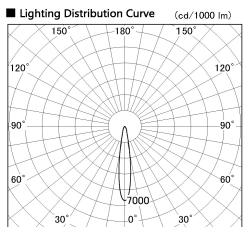

Item no. SD357-2515W9035

Series Name: Cylinder Box (UL Track)  
(SD357)

Installation	Track mount
Type	
Fixture wattage	24.3W
Beam angle	17 deg
Color Temp.	3500K
CRI	Ra>90
Luminous	1862 lm
Body	Die-cast aluminum alloy
Body finish	White
Trim finish	N/A
Reflector finish	N/A
IP Rate	IP20
Light source	COB module
Input Voltage	AC220~240V
Dimming Type	Non-Dimmable
Certificate	CE, CCC
Cut Hole	N/A