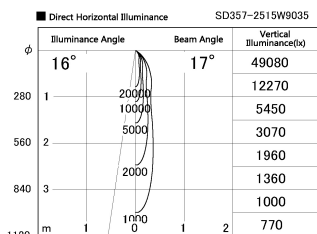

Item no. SD357-2515W9035

Series Name: Cylinder Box (UL Track)
(SD357)

Installation	Track mount
Type	Cylinder Box (UL Track) (SD357)
Fixture wattage	24.3W
Beam angle	17 deg
Color Temp.	3500K
CRI	Ra>90
Luminous	1862 lm
Body	Die-cast aluminum alloy
Body finish	White
Trim finish	N/A
Reflector finish	N/A
IP Rate	IP20
Light source	COB module
Input Voltage	AC220~240V
Dimming Type	Non-Dimmable
Certificate	CE, CCC
Cut Hole	N/A