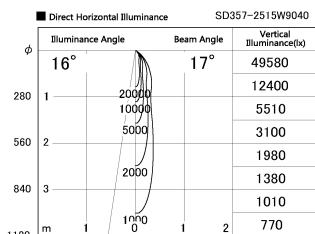

Item no. SD357-2515W9040

Series Name: Cylinder Box (UL Track)  
(SD357)

Installation	Track mount
Type	
Fixture wattage	24.3W
Beam angle	17 deg
Color Temp.	4000K
CRI	Ra>90
Luminous	1881 lm
Body	Die-cast aluminum alloy
Body finish	White
Trim finish	N/A
Reflector finish	N/A
IP Rate	IP20
Light source	COB module
Input Voltage	AC220~240V
Dimming Type	Non-Dimmable
Certificate	CE, CCC
Cut Hole	N/A