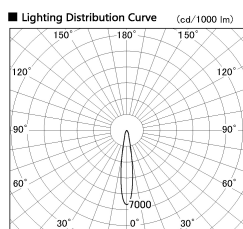

Item no. SD357-2515W9040

Series Name: Cylinder Box (UL Track)  
(SD357)

Installation	Track mount
Type	
Fixture wattage	24.3W
Beam angle	17 deg
Color Temp.	4000K
CRI	Ra>90
Luminous	1881 lm
Body	Die-cast aluminum alloy
Body finish	White
Trim finish	N/A
Reflector finish	N/A
IP Rate	IP20
Light source	COB module
Input Voltage	AC220~240V
Dimming Type	Non-Dimmable
Certificate	CE, CCC
Cut Hole	N/A