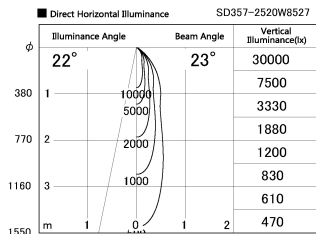

Item no. SD357-2520W8527

Series Name: Cylinder Box (UL Track)
(SD357)

Installation	Track mount
Type	
Fixture wattage	24.3W
Beam angle	23 deg
Color Temp.	2700K
CRI	Ra>85
Luminous	1924 lm
Body	Die-cast aluminum alloy
Body finish	White
Trim finish	N/A
Reflector finish	N/A
IP Rate	IP20
Light source	COB module
Input Voltage	AC220~240V
Dimming Type	Non-Dimmable
Certificate	CE, CCC
Cut Hole	N/A