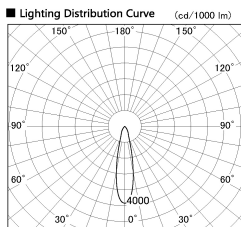

Item no. SD357-2520W8527

Series Name: Cylinder Box (UL Track)
(SD357)

Installation	Track mount
Type	
Fixture wattage	24.3W
Beam angle	23 deg
Color Temp.	2700K
CRI	Ra>85
Luminous	1924 lm
Body	Die-cast aluminum alloy
Body finish	White
Trim finish	N/A
Reflector finish	N/A
IP Rate	IP20
Light source	COB module
Input Voltage	AC220~240V
Dimming Type	Non-Dimmable
Certificate	CE, CCC
Cut Hole	N/A