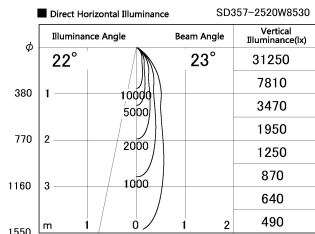

Item no. SD357-2520W8530

Series Name: Cylinder Box (UL Track)  
(SD357)

Installation	Track mount
Type	
Fixture wattage	24.3W
Beam angle	23 deg
Color Temp.	3000K
CRI	Ra>85
Luminous	2004 lm
Body	Die-cast aluminum alloy
Body finish	White
Trim finish	N/A
Reflector finish	N/A
IP Rate	IP20
Light source	COB module
Input Voltage	AC220~240V
Dimming Type	Non-Dimmable
Certificate	CE, CCC
Cut Hole	N/A