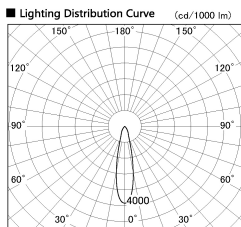

Item no. SD357-2520W8530

Series Name: Cylinder Box (UL Track)  
(SD357)

Installation	Track mount
Type	
Fixture wattage	24.3W
Beam angle	23 deg
Color Temp.	3000K
CRI	Ra>85
Luminous	2004 lm
Body	Die-cast aluminum alloy
Body finish	White
Trim finish	N/A
Reflector finish	N/A
IP Rate	IP20
Light source	COB module
Input Voltage	AC220~240V
Dimming Type	Non-Dimmable
Certificate	CE, CCC
Cut Hole	N/A