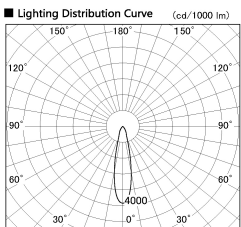

Item no. SD357-2520W8535

Series Name: Cylinder Box (UL Track)
(SD357)

Installation	Track mount
Type	
Fixture wattage	24.3W
Beam angle	23 deg
Color Temp.	3500K
CRI	Ra>85
Luminous	2044 lm
Body	Die-cast aluminum alloy
Body finish	White
Trim finish	N/A
Reflector finish	N/A
IP Rate	IP20
Light source	COB module
Input Voltage	AC220~240V
Dimming Type	Non-Dimmable
Certificate	CE, CCC
Cut Hole	N/A