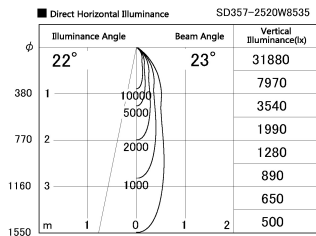

Item no. SD357-2520W8535

Series Name: Cylinder Box (UL Track)
(SD357)

Installation	Track mount
Type	
Fixture wattage	24.3W
Beam angle	23 deg
Color Temp.	3500K
CRI	Ra>85
Luminous	2044 lm
Body	Die-cast aluminum alloy
Body finish	White
Trim finish	N/A
Reflector finish	N/A
IP Rate	IP20
Light source	COB module
Input Voltage	AC220~240V
Dimming Type	Non-Dimmable
Certificate	CE, CCC
Cut Hole	N/A