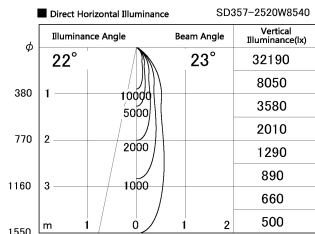

Item no. SD357-2520W8540

Series Name: Cylinder Box (UL Track)
(SD357)

Installation	Track mount
Type	
Fixture wattage	24.3W
Beam angle	23 deg
Color Temp.	4000K
CRI	Ra>85
Luminous	2064 lm
Body	Die-cast aluminum alloy
Body finish	White
Trim finish	N/A
Reflector finish	N/A
IP Rate	IP20
Light source	COB module
Input Voltage	AC220~240V
Dimming Type	Non-Dimmable
Certificate	CE, CCC
Cut Hole	N/A