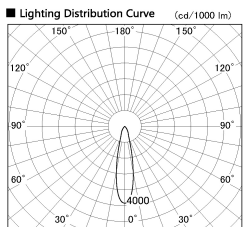

Item no. SD357-2520W8540

Series Name: Cylinder Box (UL Track)
(SD357)

Installation	Track mount
Type	
Fixture wattage	24.3W
Beam angle	23 deg
Color Temp.	4000K
CRI	Ra>85
Luminous	2064 lm
Body	Die-cast aluminum alloy
Body finish	White
Trim finish	N/A
Reflector finish	N/A
IP Rate	IP20
Light source	COB module
Input Voltage	AC220~240V
Dimming Type	Non-Dimmable
Certificate	CE, CCC
Cut Hole	N/A