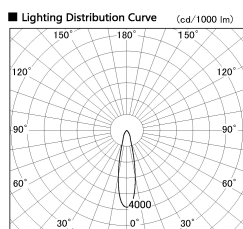

Item no. SD357-2520W9027

Series Name: Cylinder Box (UL Track)
(SD357)

Installation	Track mount
Type	
Fixture wattage	24.3W
Beam angle	23 deg
Color Temp.	2700K
CRI	Ra>90
Luminous	1749 lm
Body	Die-cast aluminum alloy
Body finish	White
Trim finish	N/A
Reflector finish	N/A
IP Rate	IP20
Light source	COB module
Input Voltage	AC220~240V
Dimming Type	Non-Dimmable
Certificate	CE, CCC
Cut Hole	N/A