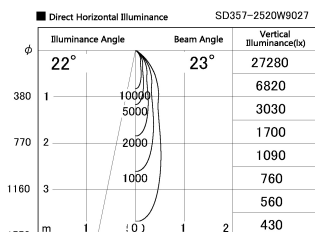

Item no. SD357-2520W9027

Series Name: Cylinder Box (UL Track)
(SD357)

Installation	Track mount
Type	
Fixture wattage	24.3W
Beam angle	23 deg
Color Temp.	2700K
CRI	Ra>90
Luminous	1749 lm
Body	Die-cast aluminum alloy
Body finish	White
Trim finish	N/A
Reflector finish	N/A
IP Rate	IP20
Light source	COB module
Input Voltage	AC220~240V
Dimming Type	Non-Dimmable
Certificate	CE, CCC
Cut Hole	N/A