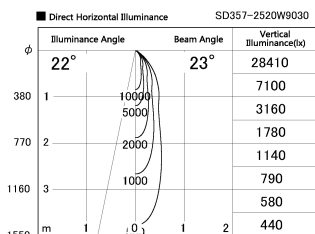

Item no. SD357-2520W9030

Series Name: Cylinder Box (UL Track)  
(SD357)

Installation	Track mount
Type	
Fixture wattage	24.3W
Beam angle	23 deg
Color Temp.	3000K
CRI	Ra>90
Luminous	1822 lm
Body	Die-cast aluminum alloy
Body finish	White
Trim finish	N/A
Reflector finish	N/A
IP Rate	IP20
Light source	COB module
Input Voltage	AC220~240V
Dimming Type	Non-Dimmable
Certificate	CE, CCC
Cut Hole	N/A