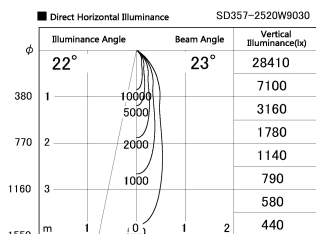

Item no. SD357-2520W9030

Series Name: Cylinder Box (UL Track)
(SD357)

Installation	Track mount
Type	Cylinder Box (UL Track) (SD357)
Fixture wattage	24.3W
Beam angle	23 deg
Color Temp.	3000K
CRI	Ra>90
Luminous	1822 lm
Body	Die-cast aluminum alloy
Body finish	White
Trim finish	N/A
Reflector finish	N/A
IP Rate	IP20
Light source	COB module
Input Voltage	AC220~240V
Dimming Type	Non-Dimmable
Certificate	CE, CCC
Cut Hole	N/A