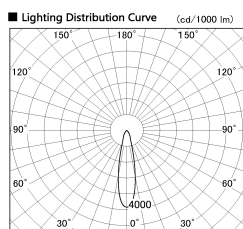

Item no. SD357-2520W9030

Series Name: Cylinder Box (UL Track)  
(SD357)

Installation	Track mount
Type	
Fixture wattage	24.3W
Beam angle	23 deg
Color Temp.	3000K
CRI	Ra>90
Luminous	1822 lm
Body	Die-cast aluminum alloy
Body finish	White
Trim finish	N/A
Reflector finish	N/A
IP Rate	IP20
Light source	COB module
Input Voltage	AC220~240V
Dimming Type	Non-Dimmable
Certificate	CE, CCC
Cut Hole	N/A