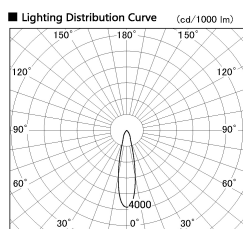

Item no. SD357-2520W9030

Series Name: Cylinder Box (UL Track)
(SD357)

Installation	Track mount
Type	Cylinder Box (UL Track) (SD357)
Fixture wattage	24.3W
Beam angle	23 deg
Color Temp.	3000K
CRI	Ra>90
Luminous	1822 lm
Body	Die-cast aluminum alloy
Body finish	White
Trim finish	N/A
Reflector finish	N/A
IP Rate	IP20
Light source	COB module
Input Voltage	AC220~240V
Dimming Type	Non-Dimmable
Certificate	CE, CCC
Cut Hole	N/A