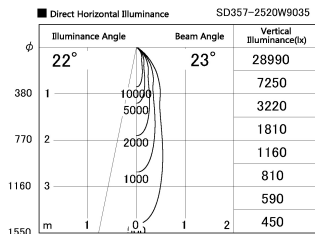

Item no. SD357-2520W9035

Series Name: Cylinder Box (UL Track)
(SD357)

Installation	Track mount
Type	
Fixture wattage	24.3W
Beam angle	23 deg
Color Temp.	3500K
CRI	Ra>90
Luminous	1859 lm
Body	Die-cast aluminum alloy
Body finish	White
Trim finish	N/A
Reflector finish	N/A
IP Rate	IP20
Light source	COB module
Input Voltage	AC220~240V
Dimming Type	Non-Dimmable
Certificate	CE, CCC
Cut Hole	N/A