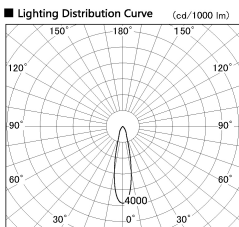

Item no. SD357-2520W9035

Series Name: Cylinder Box (UL Track)
(SD357)

Installation	Track mount
Type	
Fixture wattage	24.3W
Beam angle	23 deg
Color Temp.	3500K
CRI	Ra>90
Luminous	1859 lm
Body	Die-cast aluminum alloy
Body finish	White
Trim finish	N/A
Reflector finish	N/A
IP Rate	IP20
Light source	COB module
Input Voltage	AC220~240V
Dimming Type	Non-Dimmable
Certificate	CE, CCC
Cut Hole	N/A