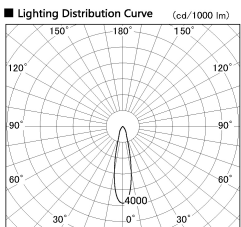

Item no. SD357-2520W9040

Series Name: Cylinder Box (UL Track)  
(SD357)

Installation	Track mount
Type	
Fixture wattage	24.3W
Beam angle	23 deg
Color Temp.	4000K
CRI	Ra>90
Luminous	1877 lm
Body	Die-cast aluminum alloy
Body finish	White
Trim finish	N/A
Reflector finish	N/A
IP Rate	IP20
Light source	COB module
Input Voltage	AC220~240V
Dimming Type	Non-Dimmable
Certificate	CE, CCC
Cut Hole	N/A