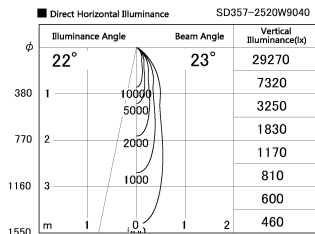

Item no. SD357-2520W9040

Series Name: Cylinder Box (UL Track)  
(SD357)

Installation	Track mount
Type	
Fixture wattage	24.3W
Beam angle	23 deg
Color Temp.	4000K
CRI	Ra>90
Luminous	1877 lm
Body	Die-cast aluminum alloy
Body finish	White
Trim finish	N/A
Reflector finish	N/A
IP Rate	IP20
Light source	COB module
Input Voltage	AC220~240V
Dimming Type	Non-Dimmable
Certificate	CE, CCC
Cut Hole	N/A