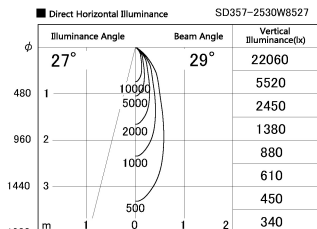

Item no. SD357-2530W8527

Series Name: Cylinder Box (UL Track)
(SD357)

Installation	Track mount
Type	
Fixture wattage	24.3W
Beam angle	29 deg
Color Temp.	2700K
CRI	Ra>85
Luminous	1913 lm
Body	Die-cast aluminum alloy
Body finish	White
Trim finish	N/A
Reflector finish	N/A
IP Rate	IP20
Light source	COB module
Input Voltage	AC220~240V
Dimming Type	Non-Dimmable
Certificate	CE, CCC
Cut Hole	N/A