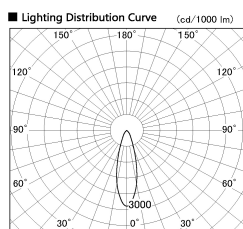

Item no. SD357-2530W8527

Series Name: Cylinder Box (UL Track)
(SD357)

Installation	Track mount
Type	
Fixture wattage	24.3W
Beam angle	29 deg
Color Temp.	2700K
CRI	Ra>85
Luminous	1913 lm
Body	Die-cast aluminum alloy
Body finish	White
Trim finish	N/A
Reflector finish	N/A
IP Rate	IP20
Light source	COB module
Input Voltage	AC220~240V
Dimming Type	Non-Dimmable
Certificate	CE, CCC
Cut Hole	N/A