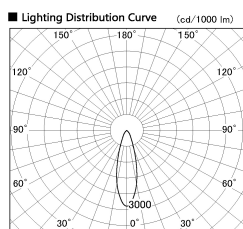

Item no. SD357-2530W8530

Series Name: Cylinder Box (UL Track)  
(SD357)

Installation	Track mount
Type	
Fixture wattage	24.3W
Beam angle	29 deg
Color Temp.	3000K
CRI	Ra>85
Luminous	1993 lm
Body	Die-cast aluminum alloy
Body finish	White
Trim finish	N/A
Reflector finish	N/A
IP Rate	IP20
Light source	COB module
Input Voltage	AC220~240V
Dimming Type	Non-Dimmable
Certificate	CE, CCC
Cut Hole	N/A