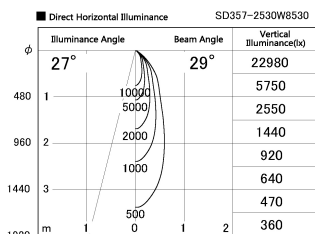

Item no. SD357-2530W8530

Series Name: Cylinder Box (UL Track)  
(SD357)

Installation	Track mount
Type	
Fixture wattage	24.3W
Beam angle	29 deg
Color Temp.	3000K
CRI	Ra>85
Luminous	1993 lm
Body	Die-cast aluminum alloy
Body finish	White
Trim finish	N/A
Reflector finish	N/A
IP Rate	IP20
Light source	COB module
Input Voltage	AC220~240V
Dimming Type	Non-Dimmable
Certificate	CE, CCC
Cut Hole	N/A