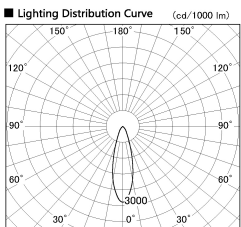

Item no. SD357-2530W8535

Series Name: Cylinder Box (UL Track)  
(SD357)

Installation	Track mount
Type	
Fixture wattage	24.3W
Beam angle	29 deg
Color Temp.	3500K
CRI	Ra>85
Luminous	2033 lm
Body	Die-cast aluminum alloy
Body finish	White
Trim finish	N/A
Reflector finish	N/A
IP Rate	IP20
Light source	COB module
Input Voltage	AC220~240V
Dimming Type	Non-Dimmable
Certificate	CE, CCC
Cut Hole	N/A