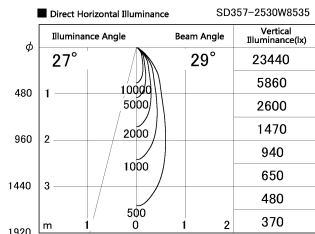

Item no. SD357-2530W8535

Series Name: Cylinder Box (UL Track)  
(SD357)

Installation	Track mount
Type	
Fixture wattage	24.3W
Beam angle	29 deg
Color Temp.	3500K
CRI	Ra>85
Luminous	2033 lm
Body	Die-cast aluminum alloy
Body finish	White
Trim finish	N/A
Reflector finish	N/A
IP Rate	IP20
Light source	COB module
Input Voltage	AC220~240V
Dimming Type	Non-Dimmable
Certificate	CE, CCC
Cut Hole	N/A