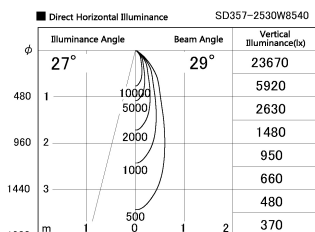

Item no. SD357-2530W8540

Series Name: Cylinder Box (UL Track)
(SD357)

Installation	Track mount
Type	
Fixture wattage	24.3W
Beam angle	29 deg
Color Temp.	4000K
CRI	Ra>85
Luminous	2053 lm
Body	Die-cast aluminum alloy
Body finish	White
Trim finish	N/A
Reflector finish	N/A
IP Rate	IP20
Light source	COB module
Input Voltage	AC220~240V
Dimming Type	Non-Dimmable
Certificate	CE, CCC
Cut Hole	N/A