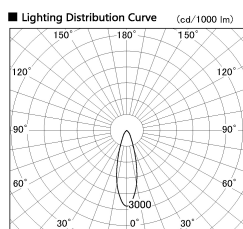

Item no. SD357-2530W8540

Series Name: Cylinder Box (UL Track)
(SD357)

Installation	Track mount
Type	
Fixture wattage	24.3W
Beam angle	29 deg
Color Temp.	4000K
CRI	Ra>85
Luminous	2053 lm
Body	Die-cast aluminum alloy
Body finish	White
Trim finish	N/A
Reflector finish	N/A
IP Rate	IP20
Light source	COB module
Input Voltage	AC220~240V
Dimming Type	Non-Dimmable
Certificate	CE, CCC
Cut Hole	N/A