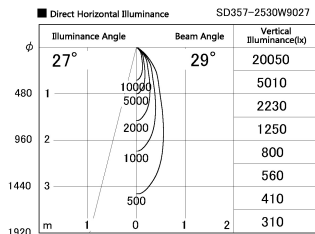

Item no. SD357-2530W9027

Series Name: Cylinder Box (UL Track)
(SD357)

Installation	Track mount
Type	Cylinder Box (UL Track) (SD357)
Fixture wattage	24.3W
Beam angle	29 deg
Color Temp.	2700K
CRI	Ra>90
Luminous	1739 lm
Body	Die-cast aluminum alloy
Body finish	White
Trim finish	N/A
Reflector finish	N/A
IP Rate	IP20
Light source	COB module
Input Voltage	AC220~240V
Dimming Type	Non-Dimmable
Certificate	CE, CCC
Cut Hole	N/A