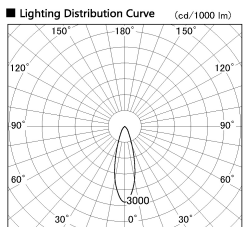

Item no. SD357-2530W9027

Series Name: Cylinder Box (UL Track)
(SD357)

Installation	Track mount
Type	Cylinder Box (UL Track) (SD357)
Fixture wattage	24.3W
Beam angle	29 deg
Color Temp.	2700K
CRI	Ra>90
Luminous	1739 lm
Body	Die-cast aluminum alloy
Body finish	White
Trim finish	N/A
Reflector finish	N/A
IP Rate	IP20
Light source	COB module
Input Voltage	AC220~240V
Dimming Type	Non-Dimmable
Certificate	CE, CCC
Cut Hole	N/A