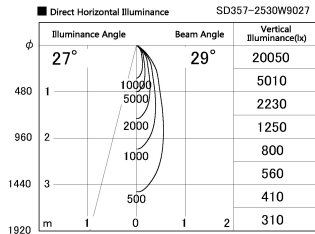

Item no. SD357-2530W9027

Series Name: Cylinder Box (UL Track)  
(SD357)

Installation	Track mount
Type	
Fixture wattage	24.3W
Beam angle	29 deg
Color Temp.	2700K
CRI	Ra>90
Luminous	1739 lm
Body	Die-cast aluminum alloy
Body finish	White
Trim finish	N/A
Reflector finish	N/A
IP Rate	IP20
Light source	COB module
Input Voltage	AC220~240V
Dimming Type	Non-Dimmable
Certificate	CE, CCC
Cut Hole	N/A