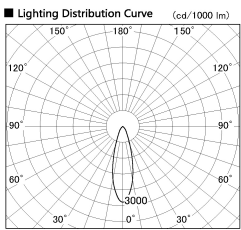

Item no. SD357-2530W9027

Series Name: Cylinder Box (UL Track)  
(SD357)

Installation	Track mount
Type	
Fixture wattage	24.3W
Beam angle	29 deg
Color Temp.	2700K
CRI	Ra>90
Luminous	1739 lm
Body	Die-cast aluminum alloy
Body finish	White
Trim finish	N/A
Reflector finish	N/A
IP Rate	IP20
Light source	COB module
Input Voltage	AC220~240V
Dimming Type	Non-Dimmable
Certificate	CE, CCC
Cut Hole	N/A