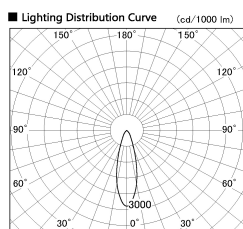

Item no. SD357-2530W9030

Series Name: Cylinder Box (UL Track)
(SD357)

Installation	Track mount
Type	
Fixture wattage	24.3W
Beam angle	29 deg
Color Temp.	3000K
CRI	Ra>90
Luminous	1812 lm
Body	Die-cast aluminum alloy
Body finish	White
Trim finish	N/A
Reflector finish	N/A
IP Rate	IP20
Light source	COB module
Input Voltage	AC220~240V
Dimming Type	Non-Dimmable
Certificate	CE, CCC
Cut Hole	N/A