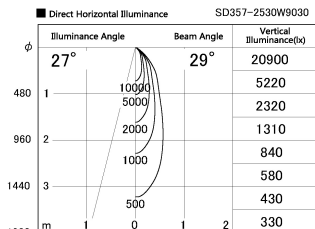

Item no. SD357-2530W9030

Series Name: Cylinder Box (UL Track)
(SD357)

Installation	Track mount
Type	Cylinder Box (UL Track) (SD357)
Fixture wattage	24.3W
Beam angle	29 deg
Color Temp.	3000K
CRI	Ra>90
Luminous	1812 lm
Body	Die-cast aluminum alloy
Body finish	White
Trim finish	N/A
Reflector finish	N/A
IP Rate	IP20
Light source	COB module
Input Voltage	AC220~240V
Dimming Type	Non-Dimmable
Certificate	CE, CCC
Cut Hole	N/A