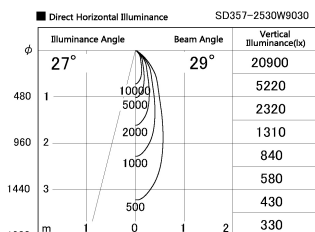

Item no. SD357-2530W9030

Series Name: Cylinder Box (UL Track)
(SD357)

Installation	Track mount
Type	
Fixture wattage	24.3W
Beam angle	29 deg
Color Temp.	3000K
CRI	Ra>90
Luminous	1812 lm
Body	Die-cast aluminum alloy
Body finish	White
Trim finish	N/A
Reflector finish	N/A
IP Rate	IP20
Light source	COB module
Input Voltage	AC220~240V
Dimming Type	Non-Dimmable
Certificate	CE, CCC
Cut Hole	N/A