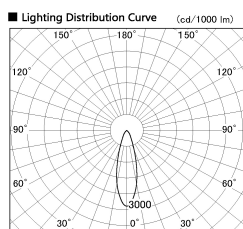

Item no. SD357-2530W9030

Series Name: Cylinder Box (UL Track)
(SD357)

Installation	Track mount
Type	Cylinder Box (UL Track) (SD357)
Fixture wattage	24.3W
Beam angle	29 deg
Color Temp.	3000K
CRI	Ra>90
Luminous	1812 lm
Body	Die-cast aluminum alloy
Body finish	White
Trim finish	N/A
Reflector finish	N/A
IP Rate	IP20
Light source	COB module
Input Voltage	AC220~240V
Dimming Type	Non-Dimmable
Certificate	CE, CCC
Cut Hole	N/A