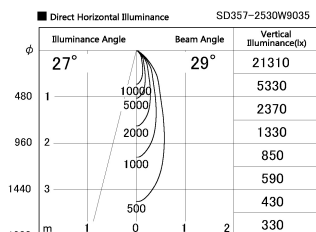

Item no. SD357-2530W9035

Series Name: Cylinder Box (UL Track)
(SD357)

Installation	Track mount
Type	
Fixture wattage	24.3W
Beam angle	29 deg
Color Temp.	3500K
CRI	Ra>90
Luminous	1848 lm
Body	Die-cast aluminum alloy
Body finish	White
Trim finish	N/A
Reflector finish	N/A
IP Rate	IP20
Light source	COB module
Input Voltage	AC220~240V
Dimming Type	Non-Dimmable
Certificate	CE, CCC
Cut Hole	N/A