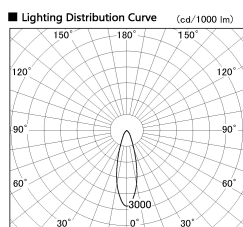

Item no. SD357-2530W9035

Series Name: Cylinder Box (UL Track)
(SD357)

Installation	Track mount
Type	
Fixture wattage	24.3W
Beam angle	29 deg
Color Temp.	3500K
CRI	Ra>90
Luminous	1848 lm
Body	Die-cast aluminum alloy
Body finish	White
Trim finish	N/A
Reflector finish	N/A
IP Rate	IP20
Light source	COB module
Input Voltage	AC220~240V
Dimming Type	Non-Dimmable
Certificate	CE, CCC
Cut Hole	N/A