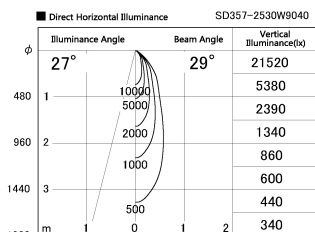

Item no. SD357-2530W9040

Series Name: Cylinder Box (UL Track)  
(SD357)

Installation	Track mount
Type	
Fixture wattage	24.3W
Beam angle	29 deg
Color Temp.	4000K
CRI	Ra>90
Luminous	1866 lm
Body	Die-cast aluminum alloy
Body finish	White
Trim finish	N/A
Reflector finish	N/A
IP Rate	IP20
Light source	COB module
Input Voltage	AC220~240V
Dimming Type	Non-Dimmable
Certificate	CE, CCC
Cut Hole	N/A