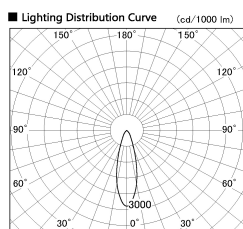

Item no. SD357-2530W9040

Series Name: Cylinder Box (UL Track)  
(SD357)

Installation	Track mount
Type	
Fixture wattage	24.3W
Beam angle	29 deg
Color Temp.	4000K
CRI	Ra>90
Luminous	1866 lm
Body	Die-cast aluminum alloy
Body finish	White
Trim finish	N/A
Reflector finish	N/A
IP Rate	IP20
Light source	COB module
Input Voltage	AC220~240V
Dimming Type	Non-Dimmable
Certificate	CE, CCC
Cut Hole	N/A