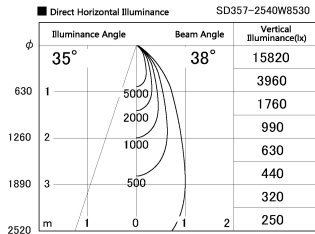

Item no. SD357-2540W8530

Series Name: Cylinder Box (UL Track)  
(SD357)

Installation	Track mount
Type	
Fixture wattage	24.3W
Beam angle	38 deg
Color Temp.	3000K
CRI	Ra>85
Luminous	1991 lm
Body	Die-cast aluminum alloy
Body finish	White
Trim finish	N/A
Reflector finish	N/A
IP Rate	IP20
Light source	COB module
Input Voltage	AC220~240V
Dimming Type	Non-Dimmable
Certificate	CE, CCC
Cut Hole	N/A