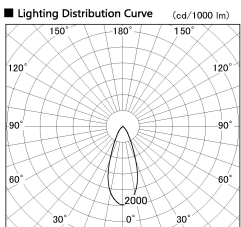

Item no. SD357-2540W8530

Series Name: Cylinder Box (UL Track)  
(SD357)

Installation	Track mount
Type	
Fixture wattage	24.3W
Beam angle	38 deg
Color Temp.	3000K
CRI	Ra>85
Luminous	1991 lm
Body	Die-cast aluminum alloy
Body finish	White
Trim finish	N/A
Reflector finish	N/A
IP Rate	IP20
Light source	COB module
Input Voltage	AC220~240V
Dimming Type	Non-Dimmable
Certificate	CE, CCC
Cut Hole	N/A