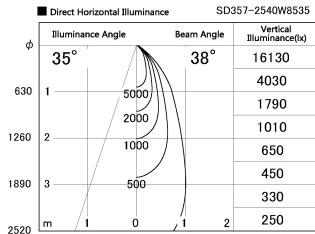

Item no. SD357-2540W8535

Series Name: Cylinder Box (UL Track)
(SD357)

Installation	Track mount
Type	
Fixture wattage	24.3W
Beam angle	38 deg
Color Temp.	2500K
CRI	Ra>85
Luminous	2030 lm
Body	Die-cast aluminum alloy
Body finish	White
Trim finish	N/A
Reflector finish	N/A
IP Rate	IP20
Light source	COB module
Input Voltage	AC220~240V
Dimming Type	Non-Dimmable
Certificate	CE, CCC
Cut Hole	N/A