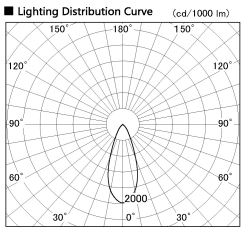

Item no. SD357-2540W8535

Series Name: Cylinder Box (UL Track)
(SD357)

Installation	Track mount
Type	
Fixture wattage	24.3W
Beam angle	38 deg
Color Temp.	2500K
CRI	Ra>85
Luminous	2030 lm
Body	Die-cast aluminum alloy
Body finish	White
Trim finish	N/A
Reflector finish	N/A
IP Rate	IP20
Light source	COB module
Input Voltage	AC220~240V
Dimming Type	Non-Dimmable
Certificate	CE, CCC
Cut Hole	N/A