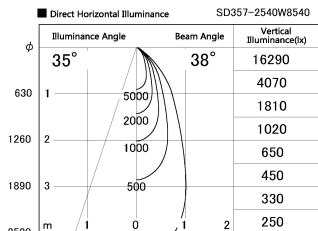

Item no. SD357-2540W8540

Series Name: Cylinder Box (UL Track)
(SD357)

Installation	Track mount
Type	Cylinder Box (UL Track) (SD357)
Fixture wattage	24.3W
Beam angle	38 deg
Color Temp.	4000K
CRI	Ra>85
Luminous	2050 lm
Body	Die-cast aluminum alloy
Body finish	White
Trim finish	N/A
Reflector finish	N/A
IP Rate	IP20
Light source	COB module
Input Voltage	AC220~240V
Dimming Type	Non-Dimmable
Certificate	CE, CCC
Cut Hole	N/A