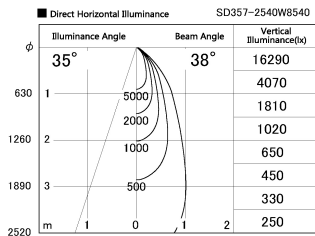

Item no. SD357-2540W8540

Series Name: Cylinder Box (UL Track)
(SD357)

Installation	Track mount
Type	
Fixture wattage	24.3W
Beam angle	38 deg
Color Temp.	4000K
CRI	Ra>85
Luminous	2050 lm
Body	Die-cast aluminum alloy
Body finish	White
Trim finish	N/A
Reflector finish	N/A
IP Rate	IP20
Light source	COB module
Input Voltage	AC220~240V
Dimming Type	Non-Dimmable
Certificate	CE, CCC
Cut Hole	N/A