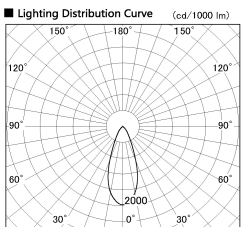

Item no. SD357-2540W8540

Series Name: Cylinder Box (UL Track)
(SD357)

Installation	Track mount
Type	
Fixture wattage	24.3W
Beam angle	38 deg
Color Temp.	4000K
CRI	Ra>85
Luminous	2050 lm
Body	Die-cast aluminum alloy
Body finish	White
Trim finish	N/A
Reflector finish	N/A
IP Rate	IP20
Light source	COB module
Input Voltage	AC220~240V
Dimming Type	Non-Dimmable
Certificate	CE, CCC
Cut Hole	N/A