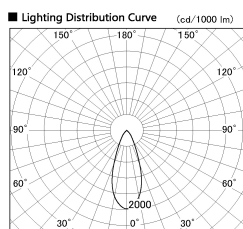

Item no. SD357-2540W8540

Series Name: Cylinder Box (UL Track)
(SD357)

Installation	Track mount
Type	Cylinder Box (UL Track) (SD357)
Fixture wattage	24.3W
Beam angle	38 deg
Color Temp.	4000K
CRI	Ra>85
Luminous	2050 lm
Body	Die-cast aluminum alloy
Body finish	White
Trim finish	N/A
Reflector finish	N/A
IP Rate	IP20
Light source	COB module
Input Voltage	AC220~240V
Dimming Type	Non-Dimmable
Certificate	CE, CCC
Cut Hole	N/A