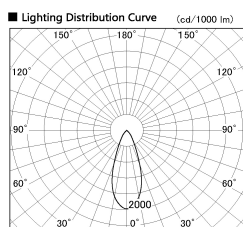

Item no. SD357-2540W9027

Series Name: Cylinder Box (UL Track)
(SD357)

Installation	Track mount
Type	
Fixture wattage	24.3W
Beam angle	38 deg
Color Temp.	2700K
CRI	Ra>90
Luminous	1738 lm
Body	Die-cast aluminum alloy
Body finish	White
Trim finish	N/A
Reflector finish	N/A
IP Rate	IP20
Light source	COB module
Input Voltage	AC220~240V
Dimming Type	Non-Dimmable
Certificate	CE, CCC
Cut Hole	N/A