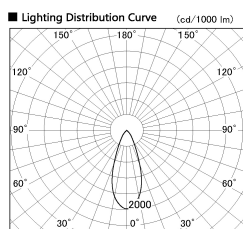

Item no. SD357-2540W9027

Series Name: Cylinder Box (UL Track)
(SD357)

Installation	Track mount
Type	Cylinder Box (UL Track) (SD357)
Fixture wattage	24.3W
Beam angle	38 deg
Color Temp.	2700K
CRI	Ra>90
Luminous	1738 lm
Body	Die-cast aluminum alloy
Body finish	White
Trim finish	N/A
Reflector finish	N/A
IP Rate	IP20
Light source	COB module
Input Voltage	AC220~240V
Dimming Type	Non-Dimmable
Certificate	CE, CCC
Cut Hole	N/A