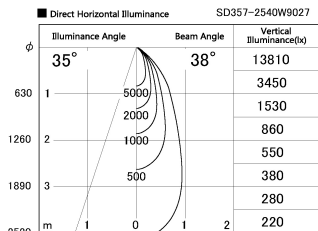

Item no. SD357-2540W9027

Series Name: Cylinder Box (UL Track)
(SD357)

Installation	Track mount
Type	Cylinder Box (UL Track) (SD357)
Fixture wattage	24.3W
Beam angle	38 deg
Color Temp.	2700K
CRI	Ra>90
Luminous	1738 lm
Body	Die-cast aluminum alloy
Body finish	White
Trim finish	N/A
Reflector finish	N/A
IP Rate	IP20
Light source	COB module
Input Voltage	AC220~240V
Dimming Type	Non-Dimmable
Certificate	CE, CCC
Cut Hole	N/A