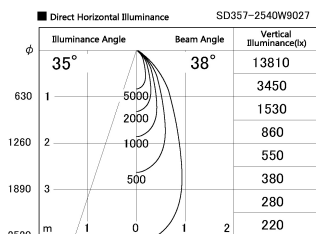

Item no. SD357-2540W9027

Series Name: Cylinder Box (UL Track)
(SD357)

Installation	Track mount
Type	
Fixture wattage	24.3W
Beam angle	38 deg
Color Temp.	2700K
CRI	Ra>90
Luminous	1738 lm
Body	Die-cast aluminum alloy
Body finish	White
Trim finish	N/A
Reflector finish	N/A
IP Rate	IP20
Light source	COB module
Input Voltage	AC220~240V
Dimming Type	Non-Dimmable
Certificate	CE, CCC
Cut Hole	N/A