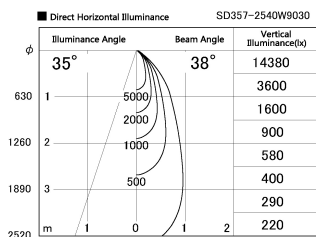

Item no. SD357-2540W9030

Series Name: Cylinder Box (UL Track)
(SD357)

Installation	Track mount
Type	
Fixture wattage	24.3W
Beam angle	38 deg
Color Temp.	3000K
CRI	Ra>90
Luminous	1810 lm
Body	Die-cast aluminum alloy
Body finish	White
Trim finish	N/A
Reflector finish	N/A
IP Rate	IP20
Light source	COB module
Input Voltage	AC220~240V
Dimming Type	Non-Dimmable
Certificate	CE, CCC
Cut Hole	N/A