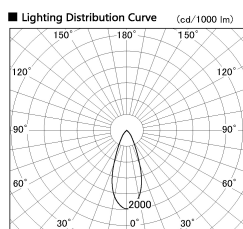

Item no. SD357-2540W9030

Series Name: Cylinder Box (UL Track)
(SD357)

Installation	Track mount
Type	
Fixture wattage	24.3W
Beam angle	38 deg
Color Temp.	3000K
CRI	Ra>90
Luminous	1810 lm
Body	Die-cast aluminum alloy
Body finish	White
Trim finish	N/A
Reflector finish	N/A
IP Rate	IP20
Light source	COB module
Input Voltage	AC220~240V
Dimming Type	Non-Dimmable
Certificate	CE, CCC
Cut Hole	N/A