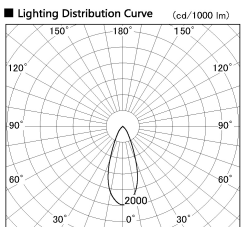

Item no. SD357-2540W9035

Series Name: Cylinder Box (UL Track)  
(SD357)

Installation	Track mount
Type	
Fixture wattage	24.3W
Beam angle	38 deg
Color Temp.	3500K
CRI	Ra>90
Luminous	1846 lm
Body	Die-cast aluminum alloy
Body finish	White
Trim finish	N/A
Reflector finish	N/A
IP Rate	IP20
Light source	COB module
Input Voltage	AC220~240V
Dimming Type	Non-Dimmable
Certificate	CE, CCC
Cut Hole	N/A