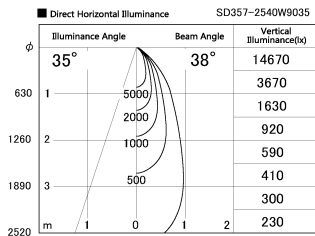

Item no. SD357-2540W9035

Series Name: Cylinder Box (UL Track)  
(SD357)

Installation	Track mount
Type	
Fixture wattage	24.3W
Beam angle	38 deg
Color Temp.	3500K
CRI	Ra>90
Luminous	1846 lm
Body	Die-cast aluminum alloy
Body finish	White
Trim finish	N/A
Reflector finish	N/A
IP Rate	IP20
Light source	COB module
Input Voltage	AC220~240V
Dimming Type	Non-Dimmable
Certificate	CE, CCC
Cut Hole	N/A