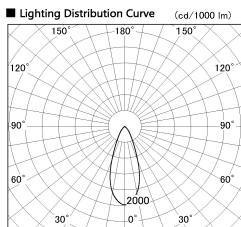

Item no. SD357-2540W9040

Series Name: Cylinder Box (UL Track)
(SD357)

| | |
|------------------|-------------------------|
| Installation | Track mount |
| Type | |
| Fixture wattage | 24.3W |
| Beam angle | 38 deg |
| Color Temp. | 4000K |
| CRI | Ra>90 |
| Luminous | 1864 lm |
| Body | Die-cast aluminum alloy |
| Body finish | White |
| Trim finish | N/A |
| Reflector finish | N/A |
| IP Rate | IP20 |
| Light source | COB module |
| Input Voltage | AC220~240V |
| Dimming Type | Non-Dimmable |
| Certificate | CE, CCC |
| Cut Hole | N/A |