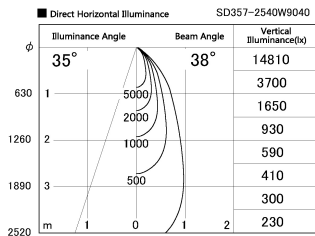

Item no. SD357-2540W9040

Series Name: Cylinder Box (UL Track)
(SD357)

| | |
|------------------|-------------------------|
| Installation | Track mount |
| Type | |
| Fixture wattage | 24.3W |
| Beam angle | 38 deg |
| Color Temp. | 4000K |
| CRI | Ra>90 |
| Luminous | 1864 lm |
| Body | Die-cast aluminum alloy |
| Body finish | White |
| Trim finish | N/A |
| Reflector finish | N/A |
| IP Rate | IP20 |
| Light source | COB module |
| Input Voltage | AC220~240V |
| Dimming Type | Non-Dimmable |
| Certificate | CE, CCC |
| Cut Hole | N/A |