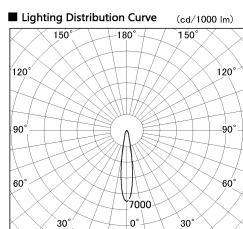

Item no. SD357-2915W8527

Series Name: Cylinder Box (UL Track)
(SD357)

Installation	Track mount
Type	
Fixture wattage	31.8W
Beam angle	17 deg
Color Temp.	2700K
CRI	Ra>85
Luminous	2547 lm
Body	Die-cast aluminum alloy
Body finish	White
Trim finish	N/A
Reflector finish	N/A
IP Rate	IP20
Light source	COB module
Input Voltage	AC220~240V
Dimming Type	Non-Dimmable
Certificate	CE, CCC
Cut Hole	N/A