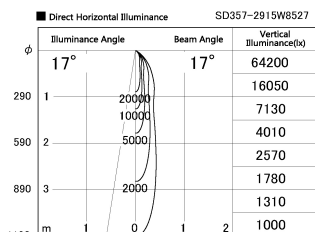

Item no. SD357-2915W8527

Series Name: Cylinder Box (UL Track)
(SD357)

Installation	Track mount
Type	
Fixture wattage	31.8W
Beam angle	17 deg
Color Temp.	2700K
CRI	Ra>85
Luminous	2547 lm
Body	Die-cast aluminum alloy
Body finish	White
Trim finish	N/A
Reflector finish	N/A
IP Rate	IP20
Light source	COB module
Input Voltage	AC220~240V
Dimming Type	Non-Dimmable
Certificate	CE, CCC
Cut Hole	N/A