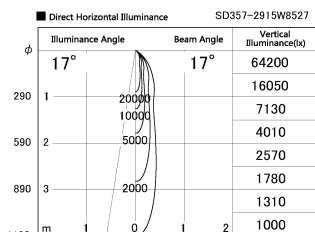

Item no. SD357-2915W8527

Series Name: Cylinder Box (UL Track)  
(SD357)

Installation	Track mount
Type	Cylinder Box (UL Track) (SD357)
Fixture wattage	31.8W
Beam angle	17 deg
Color Temp.	2700K
CRI	Ra>85
Luminous	2547 lm
Body	Die-cast aluminum alloy
Body finish	White
Trim finish	N/A
Reflector finish	N/A
IP Rate	IP20
Light source	COB module
Input Voltage	AC220~240V
Dimming Type	Non-Dimmable
Certificate	CE, CCC
Cut Hole	N/A