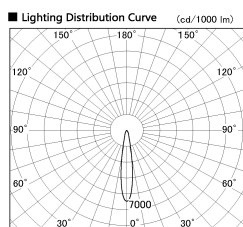

Item no. SD357-2915W8527

Series Name: Cylinder Box (UL Track)  
(SD357)

Installation	Track mount
Type	Cylinder Box (UL Track) (SD357)
Fixture wattage	31.8W
Beam angle	17 deg
Color Temp.	2700K
CRI	Ra>85
Luminous	2547 lm
Body	Die-cast aluminum alloy
Body finish	White
Trim finish	N/A
Reflector finish	N/A
IP Rate	IP20
Light source	COB module
Input Voltage	AC220~240V
Dimming Type	Non-Dimmable
Certificate	CE, CCC
Cut Hole	N/A