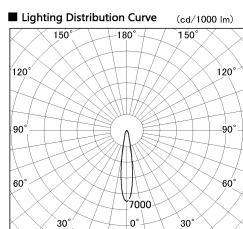

Item no. SD357-2915W8530

Series Name: Cylinder Box (UL Track)
(SD357)

Installation	Track mount
Type	
Fixture wattage	31.8W
Beam angle	17 deg
Color Temp.	3000K
CRI	Ra>85
Luminous	2653 lm
Body	Die-cast aluminum alloy
Body finish	White
Trim finish	N/A
Reflector finish	N/A
IP Rate	IP20
Light source	COB module
Input Voltage	AC220~240V
Dimming Type	Non-Dimmable
Certificate	CE, CCC
Cut Hole	N/A