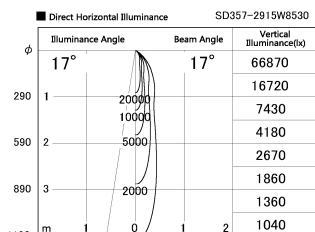

Item no. SD357-2915W8530

Series Name: Cylinder Box (UL Track)
(SD357)

| | |
|------------------|------------------------------------|
| Installation | Track mount |
| Type | Cylinder Box (UL Track) (SD357) |
| Fixture wattage | 31.8W |
| Beam angle | 17 deg |
| Color Temp. | 3000K |
| CRI | Ra>85 |
| Luminous | 2653 lm |
| Body | Die-cast aluminum alloy |
| Body finish | White |
| Trim finish | N/A |
| Reflector finish | N/A |
| IP Rate | IP20 |
| Light source | COB module |
| Input Voltage | AC220~240V |
| Dimming Type | Non-Dimmable |
| Certificate | CE, CCC |
| Cut Hole | N/A |