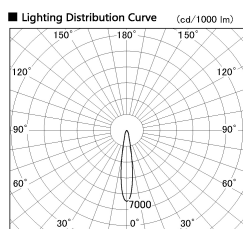

Item no. SD357-2915W8530

Series Name: Cylinder Box (UL Track)
(SD357)

| | |
|------------------|------------------------------------|
| Installation | Track mount |
| Type | Cylinder Box (UL Track) (SD357) |
| Fixture wattage | 31.8W |
| Beam angle | 17 deg |
| Color Temp. | 3000K |
| CRI | Ra>85 |
| Luminous | 2653 lm |
| Body | Die-cast aluminum alloy |
| Body finish | White |
| Trim finish | N/A |
| Reflector finish | N/A |
| IP Rate | IP20 |
| Light source | COB module |
| Input Voltage | AC220~240V |
| Dimming Type | Non-Dimmable |
| Certificate | CE, CCC |
| Cut Hole | N/A |