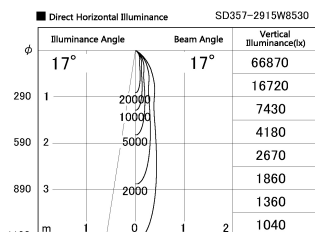

Item no. SD357-2915W8530

Series Name: Cylinder Box (UL Track)
(SD357)

Installation	Track mount
Type	
Fixture wattage	31.8W
Beam angle	17 deg
Color Temp.	3000K
CRI	Ra>85
Luminous	2653 lm
Body	Die-cast aluminum alloy
Body finish	White
Trim finish	N/A
Reflector finish	N/A
IP Rate	IP20
Light source	COB module
Input Voltage	AC220~240V
Dimming Type	Non-Dimmable
Certificate	CE, CCC
Cut Hole	N/A