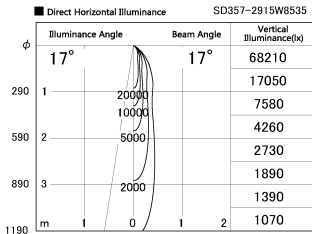

Item no. SD357-2915W8535

Series Name: Cylinder Box (UL Track)
(SD357)

Installation	Track mount
Type	
Fixture wattage	31.8W
Beam angle	17 deg
Color Temp.	3500K
CRI	Ra>85
Luminous	2706 lm
Body	Die-cast aluminum alloy
Body finish	White
Trim finish	N/A
Reflector finish	N/A
IP Rate	IP20
Light source	COB module
Input Voltage	AC220~240V
Dimming Type	Non-Dimmable
Certificate	CE, CCC
Cut Hole	N/A