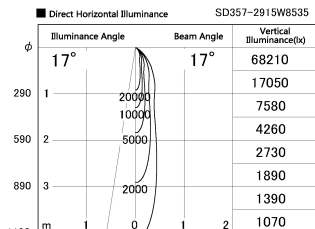

Item no. SD357-2915W8535

Series Name: Cylinder Box (UL Track)
(SD357)

Installation	Track mount
Type	Cylinder Box (UL Track) (SD357)
Fixture wattage	31.8W
Beam angle	17 deg
Color Temp.	3500K
CRI	Ra>85
Luminous	2706 lm
Body	Die-cast aluminum alloy
Body finish	White
Trim finish	N/A
Reflector finish	N/A
IP Rate	IP20
Light source	COB module
Input Voltage	AC220~240V
Dimming Type	Non-Dimmable
Certificate	CE, CCC
Cut Hole	N/A