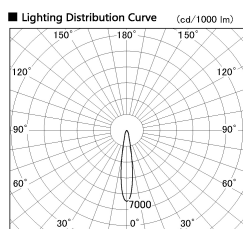

Item no. SD357-2915W8535

Series Name: Cylinder Box (UL Track)
(SD357)

Installation	Track mount
Type	Cylinder Box (UL Track) (SD357)
Fixture wattage	31.8W
Beam angle	17 deg
Color Temp.	3500K
CRI	Ra>85
Luminous	2706 lm
Body	Die-cast aluminum alloy
Body finish	White
Trim finish	N/A
Reflector finish	N/A
IP Rate	IP20
Light source	COB module
Input Voltage	AC220~240V
Dimming Type	Non-Dimmable
Certificate	CE, CCC
Cut Hole	N/A