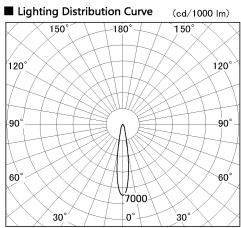

Item no. SD357-2915W8535

Series Name: Cylinder Box (UL Track)
(SD357)

Installation	Track mount
Type	
Fixture wattage	31.8W
Beam angle	17 deg
Color Temp.	3500K
CRI	Ra>85
Luminous	2706 lm
Body	Die-cast aluminum alloy
Body finish	White
Trim finish	N/A
Reflector finish	N/A
IP Rate	IP20
Light source	COB module
Input Voltage	AC220~240V
Dimming Type	Non-Dimmable
Certificate	CE, CCC
Cut Hole	N/A