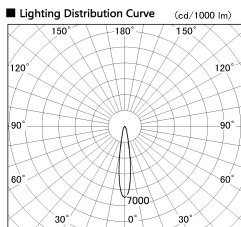

Item no. SD357-2915W8540

Series Name: Cylinder Box (UL Track)  
(SD357)

Installation	Track mount
Type	
Fixture wattage	31.8W
Beam angle	17 deg
Color Temp.	4000K
CRI	Ra>85
Luminous	2733 lm
Body	Die-cast aluminum alloy
Body finish	White
Trim finish	N/A
Reflector finish	N/A
IP Rate	IP20
Light source	COB module
Input Voltage	AC220~240V
Dimming Type	Non-Dimmable
Certificate	CE, CCC
Cut Hole	N/A