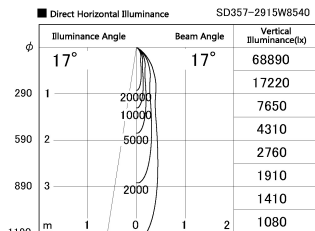

Item no. SD357-2915W8540

Series Name: Cylinder Box (UL Track)  
(SD357)

Installation	Track mount
Type	
Fixture wattage	31.8W
Beam angle	17 deg
Color Temp.	4000K
CRI	Ra>85
Luminous	2733 lm
Body	Die-cast aluminum alloy
Body finish	White
Trim finish	N/A
Reflector finish	N/A
IP Rate	IP20
Light source	COB module
Input Voltage	AC220~240V
Dimming Type	Non-Dimmable
Certificate	CE, CCC
Cut Hole	N/A