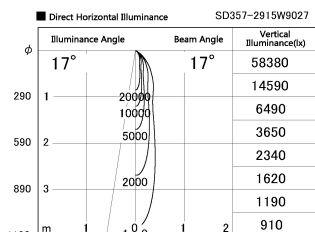

Item no. SD357-2915W9027

Series Name: Cylinder Box (UL Track)
(SD357)

Installation	Track mount
Type	
Fixture wattage	31.8W
Beam angle	17 deg
Color Temp.	2700K
CRI	Ra>90
Luminous	2316 lm
Body	Die-cast aluminum alloy
Body finish	White
Trim finish	N/A
Reflector finish	N/A
IP Rate	IP20
Light source	COB module
Input Voltage	AC220~240V
Dimming Type	Non-Dimmable
Certificate	CE, CCC
Cut Hole	N/A