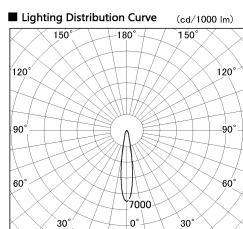

Item no. SD357-2915W9027

Series Name: Cylinder Box (UL Track)
(SD357)

Installation	Track mount
Type	
Fixture wattage	31.8W
Beam angle	17 deg
Color Temp.	2700K
CRI	Ra>90
Luminous	2316 lm
Body	Die-cast aluminum alloy
Body finish	White
Trim finish	N/A
Reflector finish	N/A
IP Rate	IP20
Light source	COB module
Input Voltage	AC220~240V
Dimming Type	Non-Dimmable
Certificate	CE, CCC
Cut Hole	N/A