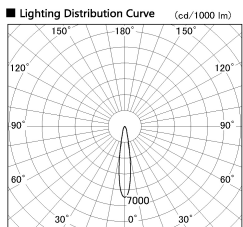

Item no. SD357-2915W9030

Series Name: Cylinder Box (UL Track)
(SD357)

Installation	Track mount
Type	
Fixture wattage	31.8W
Beam angle	17 deg
Color Temp.	3000K
CRI	Ra>90
Luminous	2412 lm
Body	Die-cast aluminum alloy
Body finish	White
Trim finish	N/A
Reflector finish	N/A
IP Rate	IP20
Light source	COB module
Input Voltage	AC220~240V
Dimming Type	Non-Dimmable
Certificate	CE, CCC
Cut Hole	N/A