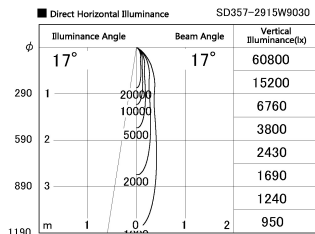

Item no. SD357-2915W9030

Series Name: Cylinder Box (UL Track)
(SD357)

Installation	Track mount
Type	
Fixture wattage	31.8W
Beam angle	17 deg
Color Temp.	3000K
CRI	Ra>90
Luminous	2412 lm
Body	Die-cast aluminum alloy
Body finish	White
Trim finish	N/A
Reflector finish	N/A
IP Rate	IP20
Light source	COB module
Input Voltage	AC220~240V
Dimming Type	Non-Dimmable
Certificate	CE, CCC
Cut Hole	N/A