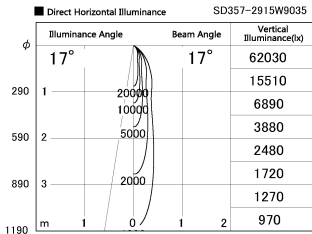

Item no. SD357-2915W9035

Series Name: Cylinder Box (UL Track)
(SD357)

Installation	Track mount
Type	
Fixture wattage	31.8W
Beam angle	17 deg
Color Temp.	3500K
CRI	Ra>90
Luminous	2461 lm
Body	Die-cast aluminum alloy
Body finish	White
Trim finish	N/A
Reflector finish	N/A
IP Rate	IP20
Light source	COB module
Input Voltage	AC220~240V
Dimming Type	Non-Dimmable
Certificate	CE, CCC
Cut Hole	N/A