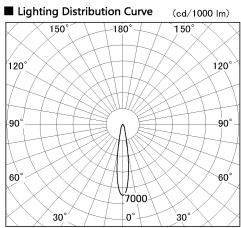

Item no. SD357-2915W9035

Series Name: Cylinder Box (UL Track)
(SD357)

Installation	Track mount
Type	
Fixture wattage	31.8W
Beam angle	17 deg
Color Temp.	3500K
CRI	Ra>90
Luminous	2461 lm
Body	Die-cast aluminum alloy
Body finish	White
Trim finish	N/A
Reflector finish	N/A
IP Rate	IP20
Light source	COB module
Input Voltage	AC220~240V
Dimming Type	Non-Dimmable
Certificate	CE, CCC
Cut Hole	N/A