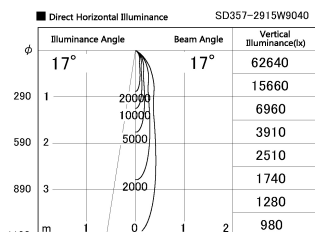

Item no. SD357-2915W9040

Series Name: Cylinder Box (UL Track)
(SD357)

Installation	Track mount
Type	
Fixture wattage	31.8W
Beam angle	17 deg
Color Temp.	4000K
CRI	Ra>90
Luminous	2485 lm
Body	Die-cast aluminum alloy
Body finish	White
Trim finish	N/A
Reflector finish	N/A
IP Rate	IP20
Light source	COB module
Input Voltage	AC220~240V
Dimming Type	Non-Dimmable
Certificate	CE, CCC
Cut Hole	N/A