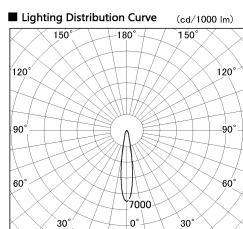

Item no. SD357-2915W9040

Series Name: Cylinder Box (UL Track)
(SD357)

Installation	Track mount
Type	
Fixture wattage	31.8W
Beam angle	17 deg
Color Temp.	4000K
CRI	Ra>90
Luminous	2485 lm
Body	Die-cast aluminum alloy
Body finish	White
Trim finish	N/A
Reflector finish	N/A
IP Rate	IP20
Light source	COB module
Input Voltage	AC220~240V
Dimming Type	Non-Dimmable
Certificate	CE, CCC
Cut Hole	N/A