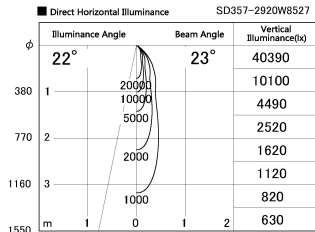

Item no. SD357-2920W8527

Series Name: Cylinder Box (UL Track)
(SD357)

Installation	Track mount
Type	
Fixture wattage	31.8W
Beam angle	23 deg
Color Temp.	2700K
CRI	Ra>85
Luminous	2542 lm
Body	Die-cast aluminum alloy
Body finish	White
Trim finish	N/A
Reflector finish	N/A
IP Rate	IP20
Light source	COB module
Input Voltage	AC220~240V
Dimming Type	Non-Dimmable
Certificate	CE, CCC
Cut Hole	N/A