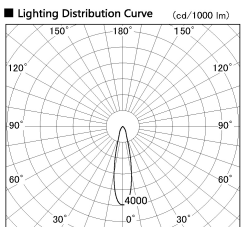

Item no. SD357-2920W8527

Series Name: Cylinder Box (UL Track)
(SD357)

Installation	Track mount
Type	
Fixture wattage	31.8W
Beam angle	23 deg
Color Temp.	2700K
CRI	Ra>85
Luminous	2542 lm
Body	Die-cast aluminum alloy
Body finish	White
Trim finish	N/A
Reflector finish	N/A
IP Rate	IP20
Light source	COB module
Input Voltage	AC220~240V
Dimming Type	Non-Dimmable
Certificate	CE, CCC
Cut Hole	N/A