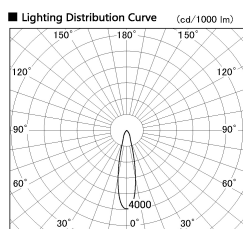

Item no. SD357-2920W8530

Series Name: Cylinder Box (UL Track)  
(SD357)

|                  |                         |
|------------------|-------------------------|
| Installation     | Track mount             |
| Type             |                         |
| Fixture wattage  | 31.8W                   |
| Beam angle       | 23 deg                  |
| Color Temp.      | 3000K                   |
| CRI              | Ra>85                   |
| Luminous         | 2648 lm                 |
| Body             | Die-cast aluminum alloy |
| Body finish      | White                   |
| Trim finish      | N/A                     |
| Reflector finish | N/A                     |
| IP Rate          | IP20                    |
| Light source     | COB module              |
| Input Voltage    | AC220~240V              |
| Dimming Type     | Non-Dimmable            |
| Certificate      | CE, CCC                 |
| Cut Hole         | N/A                     |