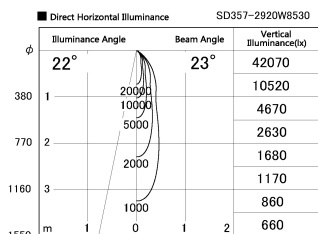

Item no. SD357-2920W8530

Series Name: Cylinder Box (UL Track)  
(SD357)

|                  |                         |
|------------------|-------------------------|
| Installation     | Track mount             |
| Type             |                         |
| Fixture wattage  | 31.8W                   |
| Beam angle       | 23 deg                  |
| Color Temp.      | 3000K                   |
| CRI              | Ra>85                   |
| Luminous         | 2648 lm                 |
| Body             | Die-cast aluminum alloy |
| Body finish      | White                   |
| Trim finish      | N/A                     |
| Reflector finish | N/A                     |
| IP Rate          | IP20                    |
| Light source     | COB module              |
| Input Voltage    | AC220~240V              |
| Dimming Type     | Non-Dimmable            |
| Certificate      | CE, CCC                 |
| Cut Hole         | N/A                     |