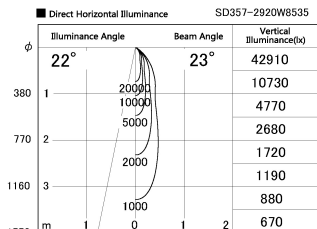

Item no. SD357-2920W8535

Series Name: Cylinder Box (UL Track)  
(SD357)

Installation	Track mount
Type	
Fixture wattage	31.8W
Beam angle	23 deg
Color Temp.	3500K
CRI	Ra>85
Luminous	2701 lm
Body	Die-cast aluminum alloy
Body finish	White
Trim finish	N/A
Reflector finish	N/A
IP Rate	IP20
Light source	COB module
Input Voltage	AC220~240V
Dimming Type	Non-Dimmable
Certificate	CE, CCC
Cut Hole	N/A