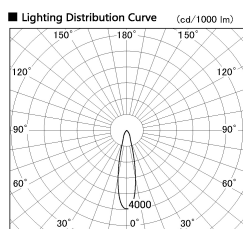

Item no. SD357-2920W8535

Series Name: Cylinder Box (UL Track)  
(SD357)

Installation	Track mount
Type	
Fixture wattage	31.8W
Beam angle	23 deg
Color Temp.	3500K
CRI	Ra>85
Luminous	2701 lm
Body	Die-cast aluminum alloy
Body finish	White
Trim finish	N/A
Reflector finish	N/A
IP Rate	IP20
Light source	COB module
Input Voltage	AC220~240V
Dimming Type	Non-Dimmable
Certificate	CE, CCC
Cut Hole	N/A