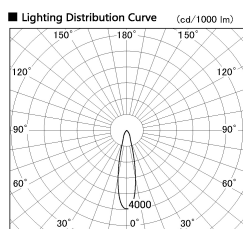

Item no. SD357-2920W8540

Series Name: Cylinder Box (UL Track)
(SD357)

| | |
|------------------|-------------------------|
| Installation | Track mount |
| Type | |
| Fixture wattage | 31.8W |
| Beam angle | 23 deg |
| Color Temp. | 4000K |
| CRI | Ra>85 |
| Luminous | 2727 lm |
| Body | Die-cast aluminum alloy |
| Body finish | White |
| Trim finish | N/A |
| Reflector finish | N/A |
| IP Rate | IP20 |
| Light source | COB module |
| Input Voltage | AC220~240V |
| Dimming Type | Non-Dimmable |
| Certificate | CE, CCC |
| Cut Hole | N/A |