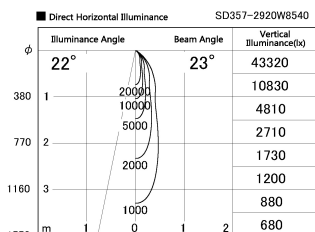

Item no. SD357-2920W8540

Series Name: Cylinder Box (UL Track)
(SD357)

| | |
|------------------|-------------------------|
| Installation | Track mount |
| Type | |
| Fixture wattage | 31.8W |
| Beam angle | 23 deg |
| Color Temp. | 4000K |
| CRI | Ra>85 |
| Luminous | 2727 lm |
| Body | Die-cast aluminum alloy |
| Body finish | White |
| Trim finish | N/A |
| Reflector finish | N/A |
| IP Rate | IP20 |
| Light source | COB module |
| Input Voltage | AC220~240V |
| Dimming Type | Non-Dimmable |
| Certificate | CE, CCC |
| Cut Hole | N/A |