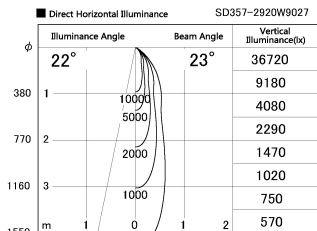

Item no. SD357-2920W9027

Series Name: Cylinder Box (UL Track)  
(SD357)

Installation	Track mount
Type	
Fixture wattage	31.8W
Beam angle	23 deg
Color Temp.	2700K
CRI	Ra>90
Luminous	2311 lm
Body	Die-cast aluminum alloy
Body finish	White
Trim finish	N/A
Reflector finish	N/A
IP Rate	IP20
Light source	COB module
Input Voltage	AC220~240V
Dimming Type	Non-Dimmable
Certificate	CE, CCC
Cut Hole	N/A