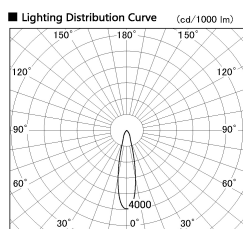

Item no. SD357-2920W9027

Series Name: Cylinder Box (UL Track)  
(SD357)

Installation	Track mount
Type	
Fixture wattage	31.8W
Beam angle	23 deg
Color Temp.	2700K
CRI	Ra>90
Luminous	2311 lm
Body	Die-cast aluminum alloy
Body finish	White
Trim finish	N/A
Reflector finish	N/A
IP Rate	IP20
Light source	COB module
Input Voltage	AC220~240V
Dimming Type	Non-Dimmable
Certificate	CE, CCC
Cut Hole	N/A