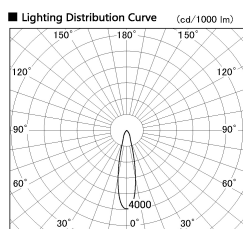

Item no. SD357-2920W9030

Series Name: Cylinder Box (UL Track)
(SD357)

Installation	Track mount
Type	
Fixture wattage	31.8W
Beam angle	23 deg
Color Temp.	3000K
CRI	Ra>90
Luminous	2408 lm
Body	Die-cast aluminum alloy
Body finish	White
Trim finish	N/A
Reflector finish	N/A
IP Rate	IP20
Light source	COB module
Input Voltage	AC220~240V
Dimming Type	Non-Dimmable
Certificate	CE, CCC
Cut Hole	N/A