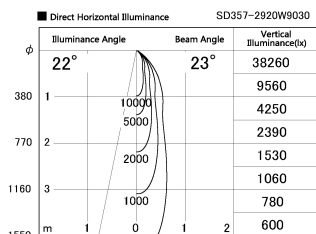

Item no. SD357-2920W9030

Series Name: Cylinder Box (UL Track)
(SD357)

Installation	Track mount
Type	
Fixture wattage	31.8W
Beam angle	23 deg
Color Temp.	3000K
CRI	Ra>90
Luminous	2408 lm
Body	Die-cast aluminum alloy
Body finish	White
Trim finish	N/A
Reflector finish	N/A
IP Rate	IP20
Light source	COB module
Input Voltage	AC220~240V
Dimming Type	Non-Dimmable
Certificate	CE, CCC
Cut Hole	N/A