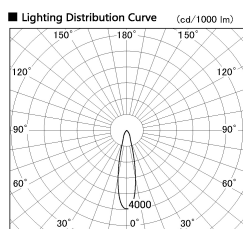

Item no. SD357-2920W9035

Series Name: Cylinder Box (UL Track)  
(SD357)

Installation	Track mount
Type	
Fixture wattage	31.8W
Beam angle	23 deg
Color Temp.	3500K
CRI	Ra>90
Luminous	2456 lm
Body	Die-cast aluminum alloy
Body finish	White
Trim finish	N/A
Reflector finish	N/A
IP Rate	IP20
Light source	COB module
Input Voltage	AC220~240V
Dimming Type	Non-Dimmable
Certificate	CE, CCC
Cut Hole	N/A