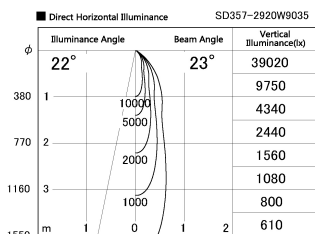

Item no. SD357-2920W9035

Series Name: Cylinder Box (UL Track)  
(SD357)

Installation	Track mount
Type	
Fixture wattage	31.8W
Beam angle	23 deg
Color Temp.	3500K
CRI	Ra>90
Luminous	2456 lm
Body	Die-cast aluminum alloy
Body finish	White
Trim finish	N/A
Reflector finish	N/A
IP Rate	IP20
Light source	COB module
Input Voltage	AC220~240V
Dimming Type	Non-Dimmable
Certificate	CE, CCC
Cut Hole	N/A