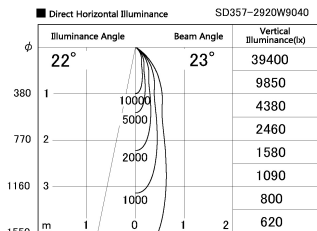

Item no. SD357-2920W9040

Series Name: Cylinder Box (UL Track)
(SD357)

Installation	Track mount
Type	Cylinder Box (UL Track) (SD357)
Fixture wattage	31.8W
Beam angle	23 deg
Color Temp.	4000K
CRI	Ra>90
Luminous	2480 lm
Body	Die-cast aluminum alloy
Body finish	White
Trim finish	N/A
Reflector finish	N/A
IP Rate	IP20
Light source	COB module
Input Voltage	AC220~240V
Dimming Type	Non-Dimmable
Certificate	CE, CCC
Cut Hole	N/A