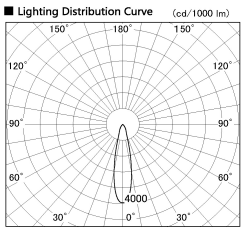

Item no. SD357-2920W9040

Series Name: Cylinder Box (UL Track)
(SD357)

Installation	Track mount
Type	
Fixture wattage	31.8W
Beam angle	23 deg
Color Temp.	4000K
CRI	Ra>90
Luminous	2480 lm
Body	Die-cast aluminum alloy
Body finish	White
Trim finish	N/A
Reflector finish	N/A
IP Rate	IP20
Light source	COB module
Input Voltage	AC220~240V
Dimming Type	Non-Dimmable
Certificate	CE, CCC
Cut Hole	N/A