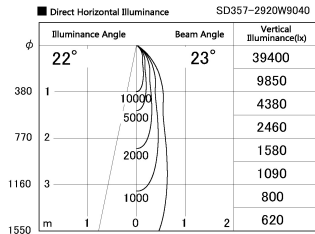

Item no. SD357-2920W9040

Series Name: Cylinder Box (UL Track)
(SD357)

Installation	Track mount
Type	
Fixture wattage	31.8W
Beam angle	23 deg
Color Temp.	4000K
CRI	Ra>90
Luminous	2480 lm
Body	Die-cast aluminum alloy
Body finish	White
Trim finish	N/A
Reflector finish	N/A
IP Rate	IP20
Light source	COB module
Input Voltage	AC220~240V
Dimming Type	Non-Dimmable
Certificate	CE, CCC
Cut Hole	N/A