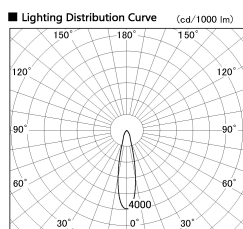

Item no. SD357-2920W9040

Series Name: Cylinder Box (UL Track)
(SD357)

Installation	Track mount
Type	Cylinder Box (UL Track) (SD357)
Fixture wattage	31.8W
Beam angle	23 deg
Color Temp.	4000K
CRI	Ra>90
Luminous	2480 lm
Body	Die-cast aluminum alloy
Body finish	White
Trim finish	N/A
Reflector finish	N/A
IP Rate	IP20
Light source	COB module
Input Voltage	AC220~240V
Dimming Type	Non-Dimmable
Certificate	CE, CCC
Cut Hole	N/A