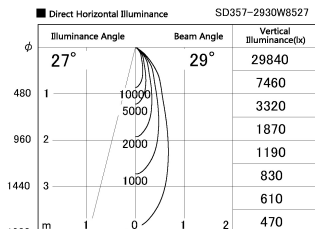

Item no. SD357-2930W8527

Series Name: Cylinder Box (UL Track)  
(SD357)

Installation	Track mount
Type	
Fixture wattage	31.8W
Beam angle	29 deg
Color Temp.	2700K
CRI	Ra>85
Luminous	2528 lm
Body	Die-cast aluminum alloy
Body finish	White
Trim finish	N/A
Reflector finish	N/A
IP Rate	IP20
Light source	COB module
Input Voltage	AC220~240V
Dimming Type	Non-Dimmable
Certificate	CE, CCC
Cut Hole	N/A