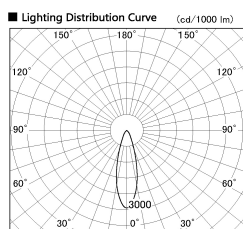

Item no. SD357-2930W8527

Series Name: Cylinder Box (UL Track)  
(SD357)

Installation	Track mount
Type	
Fixture wattage	31.8W
Beam angle	29 deg
Color Temp.	2700K
CRI	Ra>85
Luminous	2528 lm
Body	Die-cast aluminum alloy
Body finish	White
Trim finish	N/A
Reflector finish	N/A
IP Rate	IP20
Light source	COB module
Input Voltage	AC220~240V
Dimming Type	Non-Dimmable
Certificate	CE, CCC
Cut Hole	N/A