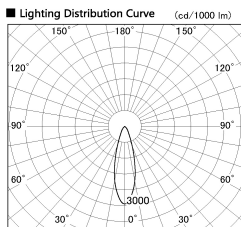

Item no. SD357-2930W8530

Series Name: Cylinder Box (UL Track)
(SD357)

Installation	Track mount
Type	
Fixture wattage	31.8W
Beam angle	29 deg
Color Temp.	3000K
CRI	Ra>85
Luminous	2633 lm
Body	Die-cast aluminum alloy
Body finish	White
Trim finish	N/A
Reflector finish	N/A
IP Rate	IP20
Light source	COB module
Input Voltage	AC220~240V
Dimming Type	Non-Dimmable
Certificate	CE, CCC
Cut Hole	N/A