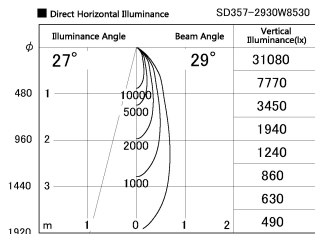

Item no. SD357-2930W8530

Series Name: Cylinder Box (UL Track)
(SD357)

Installation	Track mount
Type	
Fixture wattage	31.8W
Beam angle	29 deg
Color Temp.	3000K
CRI	Ra>85
Luminous	2633 lm
Body	Die-cast aluminum alloy
Body finish	White
Trim finish	N/A
Reflector finish	N/A
IP Rate	IP20
Light source	COB module
Input Voltage	AC220~240V
Dimming Type	Non-Dimmable
Certificate	CE, CCC
Cut Hole	N/A