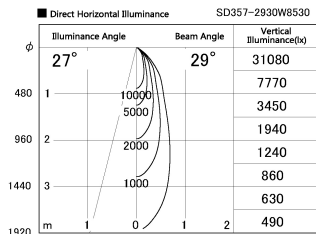

Item no. SD357-2930W8530

Series Name: Cylinder Box (UL Track)
(SD357)

Installation	Track mount
Type	Cylinder Box (UL Track) (SD357)
Fixture wattage	31.8W
Beam angle	29 deg
Color Temp.	3000K
CRI	Ra>85
Luminous	2633 lm
Body	Die-cast aluminum alloy
Body finish	White
Trim finish	N/A
Reflector finish	N/A
IP Rate	IP20
Light source	COB module
Input Voltage	AC220~240V
Dimming Type	Non-Dimmable
Certificate	CE, CCC
Cut Hole	N/A