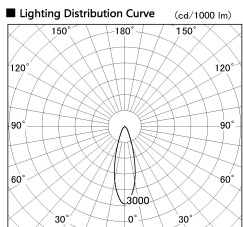

Item no. SD357-2930W8530

Series Name: Cylinder Box (UL Track)
(SD357)

Installation	Track mount
Type	Cylinder Box (UL Track) (SD357)
Fixture wattage	31.8W
Beam angle	29 deg
Color Temp.	3000K
CRI	Ra>85
Luminous	2633 lm
Body	Die-cast aluminum alloy
Body finish	White
Trim finish	N/A
Reflector finish	N/A
IP Rate	IP20
Light source	COB module
Input Voltage	AC220~240V
Dimming Type	Non-Dimmable
Certificate	CE, CCC
Cut Hole	N/A