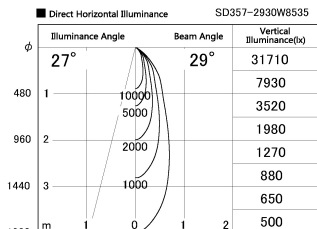

Item no. SD357-2930W8535

Series Name: Cylinder Box (UL Track)
(SD357)

Installation	Track mount
Type	
Fixture wattage	31.8W
Beam angle	29 deg
Color Temp.	3500K
CRI	Ra>85
Luminous	2686 lm
Body	Die-cast aluminum alloy
Body finish	White
Trim finish	N/A
Reflector finish	N/A
IP Rate	IP20
Light source	COB module
Input Voltage	AC220~240V
Dimming Type	Non-Dimmable
Certificate	CE, CCC
Cut Hole	N/A