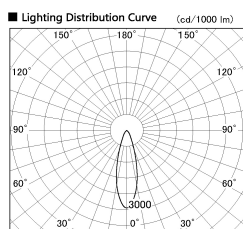

Item no. SD357-2930W8535

Series Name: Cylinder Box (UL Track)
(SD357)

Installation	Track mount
Type	
Fixture wattage	31.8W
Beam angle	29 deg
Color Temp.	3500K
CRI	Ra>85
Luminous	2686 lm
Body	Die-cast aluminum alloy
Body finish	White
Trim finish	N/A
Reflector finish	N/A
IP Rate	IP20
Light source	COB module
Input Voltage	AC220~240V
Dimming Type	Non-Dimmable
Certificate	CE, CCC
Cut Hole	N/A