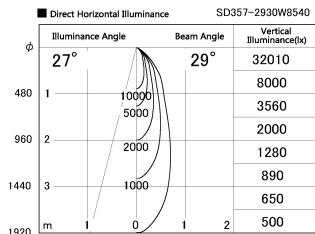

Item no. SD357-2930W8540

Series Name: Cylinder Box (UL Track)  
(SD357)

Installation	Track mount
Type	
Fixture wattage	31.8W
Beam angle	29 deg
Color Temp.	4000K
CRI	Ra>85
Luminous	2712 lm
Body	Die-cast aluminum alloy
Body finish	White
Trim finish	N/A
Reflector finish	N/A
IP Rate	IP20
Light source	COB module
Input Voltage	AC220~240V
Dimming Type	Non-Dimmable
Certificate	CE, CCC
Cut Hole	N/A