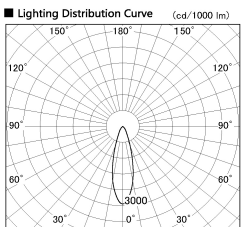

Item no. SD357-2930W8540

Series Name: Cylinder Box (UL Track)  
(SD357)

Installation	Track mount
Type	
Fixture wattage	31.8W
Beam angle	29 deg
Color Temp.	4000K
CRI	Ra>85
Luminous	2712 lm
Body	Die-cast aluminum alloy
Body finish	White
Trim finish	N/A
Reflector finish	N/A
IP Rate	IP20
Light source	COB module
Input Voltage	AC220~240V
Dimming Type	Non-Dimmable
Certificate	CE, CCC
Cut Hole	N/A