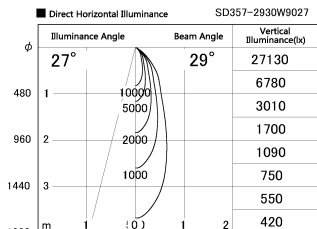

Item no. SD357-2930W9027

Series Name: Cylinder Box (UL Track)  
(SD357)

Installation	Track mount
Type	
Fixture wattage	31.8W
Beam angle	29 deg
Color Temp.	2700K
CRI	Ra>90
Luminous	2298 lm
Body	Die-cast aluminum alloy
Body finish	White
Trim finish	N/A
Reflector finish	N/A
IP Rate	IP20
Light source	COB module
Input Voltage	AC220~240V
Dimming Type	Non-Dimmable
Certificate	CE, CCC
Cut Hole	N/A