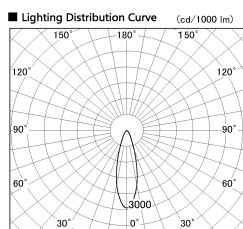

Item no. SD357-2930W9027

Series Name: Cylinder Box (UL Track)  
(SD357)

Installation	Track mount
Type	
Fixture wattage	31.8W
Beam angle	29 deg
Color Temp.	2700K
CRI	Ra>90
Luminous	2298 lm
Body	Die-cast aluminum alloy
Body finish	White
Trim finish	N/A
Reflector finish	N/A
IP Rate	IP20
Light source	COB module
Input Voltage	AC220~240V
Dimming Type	Non-Dimmable
Certificate	CE, CCC
Cut Hole	N/A