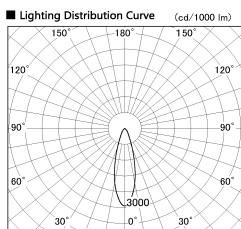

Item no. SD357-2930W9030

Series Name: Cylinder Box (UL Track)
(SD357)

Installation	Track mount
Type	
Fixture wattage	31.8W
Beam angle	29 deg
Color Temp.	3000K
CRI	Ra>90
Luminous	2394 lm
Body	Die-cast aluminum alloy
Body finish	White
Trim finish	N/A
Reflector finish	N/A
IP Rate	IP20
Light source	COB module
Input Voltage	AC220~240V
Dimming Type	Non-Dimmable
Certificate	CE, CCC
Cut Hole	N/A