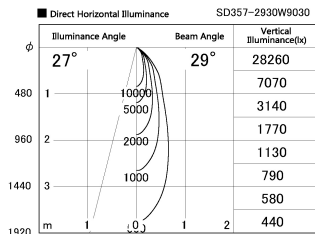

Item no. SD357-2930W9030

Series Name: Cylinder Box (UL Track)
(SD357)

Installation	Track mount
Type	
Fixture wattage	31.8W
Beam angle	29 deg
Color Temp.	3000K
CRI	Ra>90
Luminous	2394 lm
Body	Die-cast aluminum alloy
Body finish	White
Trim finish	N/A
Reflector finish	N/A
IP Rate	IP20
Light source	COB module
Input Voltage	AC220~240V
Dimming Type	Non-Dimmable
Certificate	CE, CCC
Cut Hole	N/A