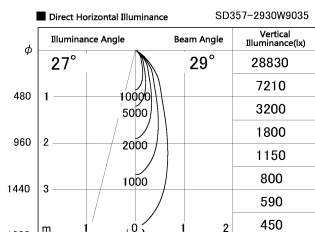

Item no. SD357-2930W9035

Series Name: Cylinder Box (UL Track)  
(SD357)

Installation	Track mount
Type	
Fixture wattage	31.8W
Beam angle	29 deg
Color Temp.	3500K
CRI	Ra>90
Luminous	2442 lm
Body	Die-cast aluminum alloy
Body finish	White
Trim finish	N/A
Reflector finish	N/A
IP Rate	IP20
Light source	COB module
Input Voltage	AC220~240V
Dimming Type	Non-Dimmable
Certificate	CE, CCC
Cut Hole	N/A