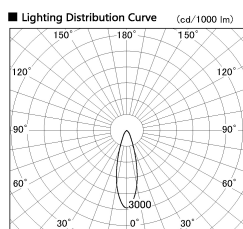

Item no. SD357-2930W9035

Series Name: Cylinder Box (UL Track)  
(SD357)

Installation	Track mount
Type	
Fixture wattage	31.8W
Beam angle	29 deg
Color Temp.	3500K
CRI	Ra>90
Luminous	2442 lm
Body	Die-cast aluminum alloy
Body finish	White
Trim finish	N/A
Reflector finish	N/A
IP Rate	IP20
Light source	COB module
Input Voltage	AC220~240V
Dimming Type	Non-Dimmable
Certificate	CE, CCC
Cut Hole	N/A