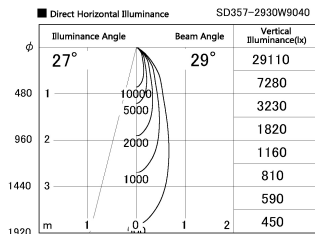

Item no. SD357-2930W9040

Series Name: Cylinder Box (UL Track)  
(SD357)

Installation	Track mount
Type	
Fixture wattage	31.8W
Beam angle	29 deg
Color Temp.	4000K
CRI	Ra>90
Luminous	2466 lm
Body	Die-cast aluminum alloy
Body finish	White
Trim finish	N/A
Reflector finish	N/A
IP Rate	IP20
Light source	COB module
Input Voltage	AC220~240V
Dimming Type	Non-Dimmable
Certificate	CE, CCC
Cut Hole	N/A