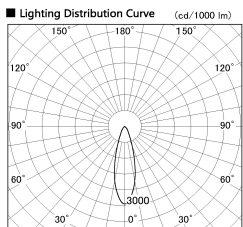

Item no. SD357-2930W9040

Series Name: Cylinder Box (UL Track)  
(SD357)

Installation	Track mount
Type	
Fixture wattage	31.8W
Beam angle	29 deg
Color Temp.	4000K
CRI	Ra>90
Luminous	2466 lm
Body	Die-cast aluminum alloy
Body finish	White
Trim finish	N/A
Reflector finish	N/A
IP Rate	IP20
Light source	COB module
Input Voltage	AC220~240V
Dimming Type	Non-Dimmable
Certificate	CE, CCC
Cut Hole	N/A